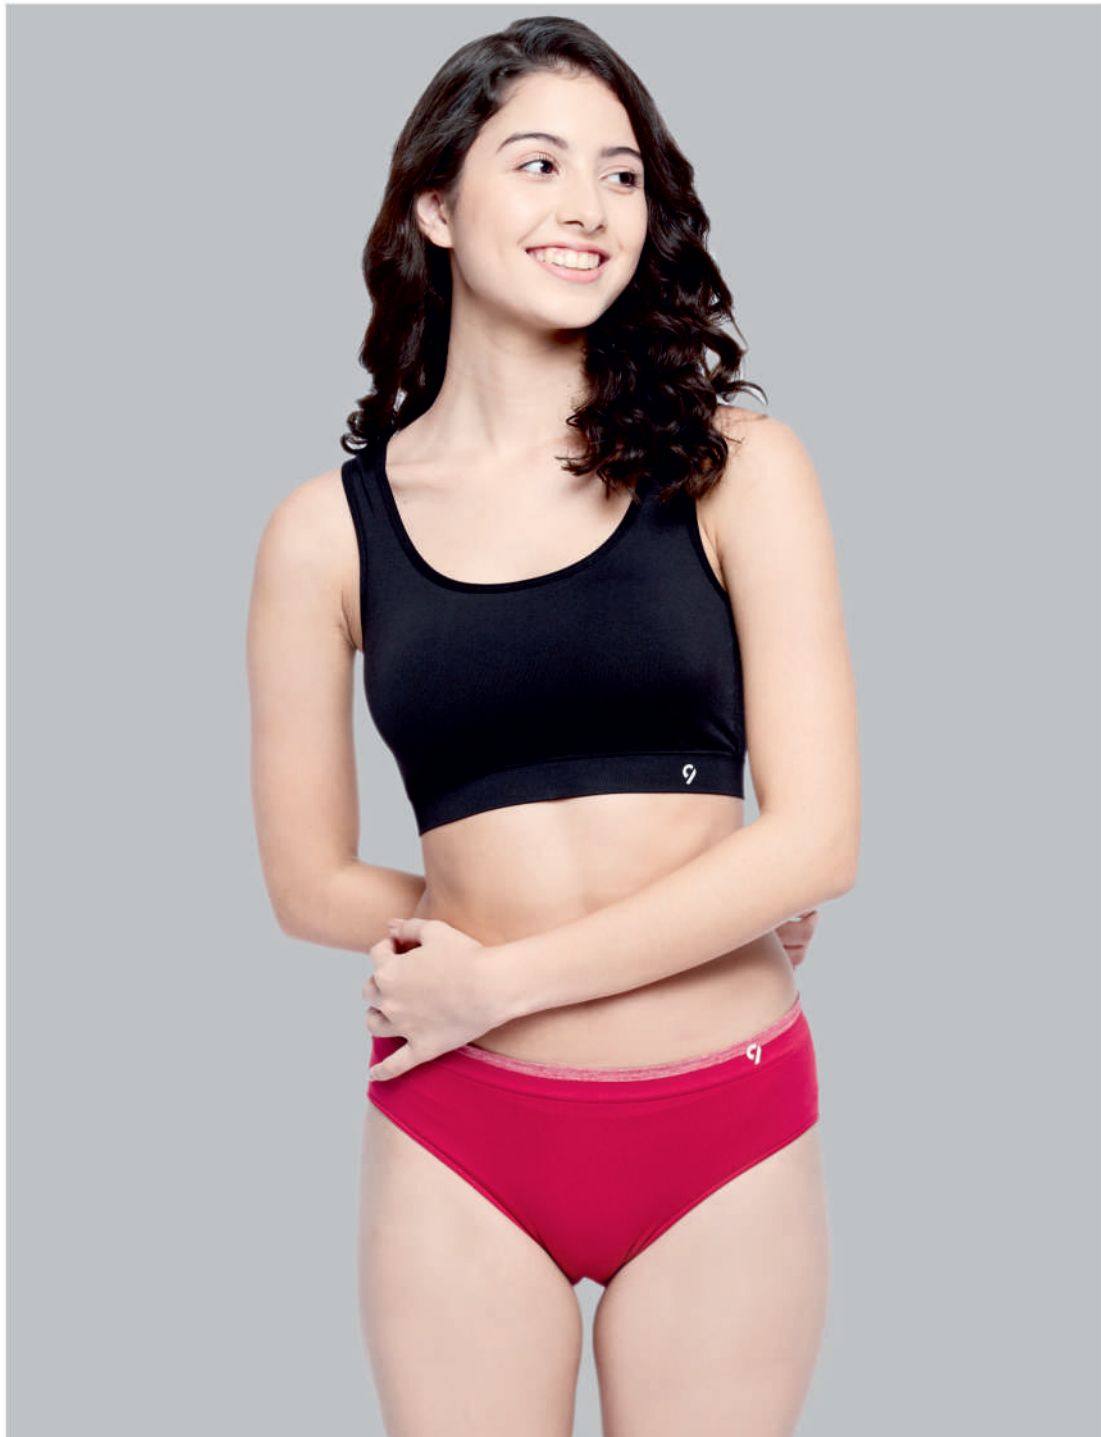

BASIC BRA

#P2138

● WHITE ● NUDE ● BLACK ● PINK MELANGE

SIZE: S, M, L, XL

C9
AIRWEAR
GIRL